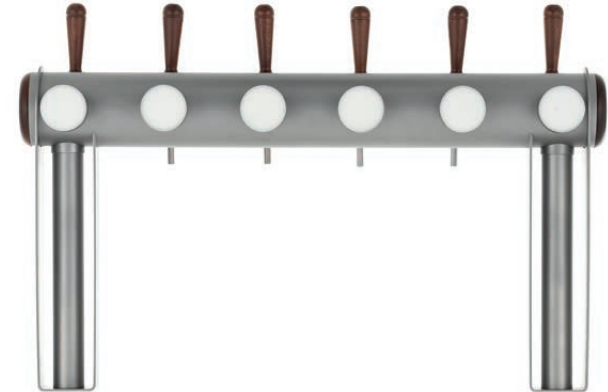

LINDR NAKED COLD BRIDGE 6 TOWER

NUMBER OF TAPS (PCS)

6

COLOUR DESIGN (YES)

STAINLESS STEEL/ SANDBLASTED

BEVERAGE CONNECTION (MM)

8/10