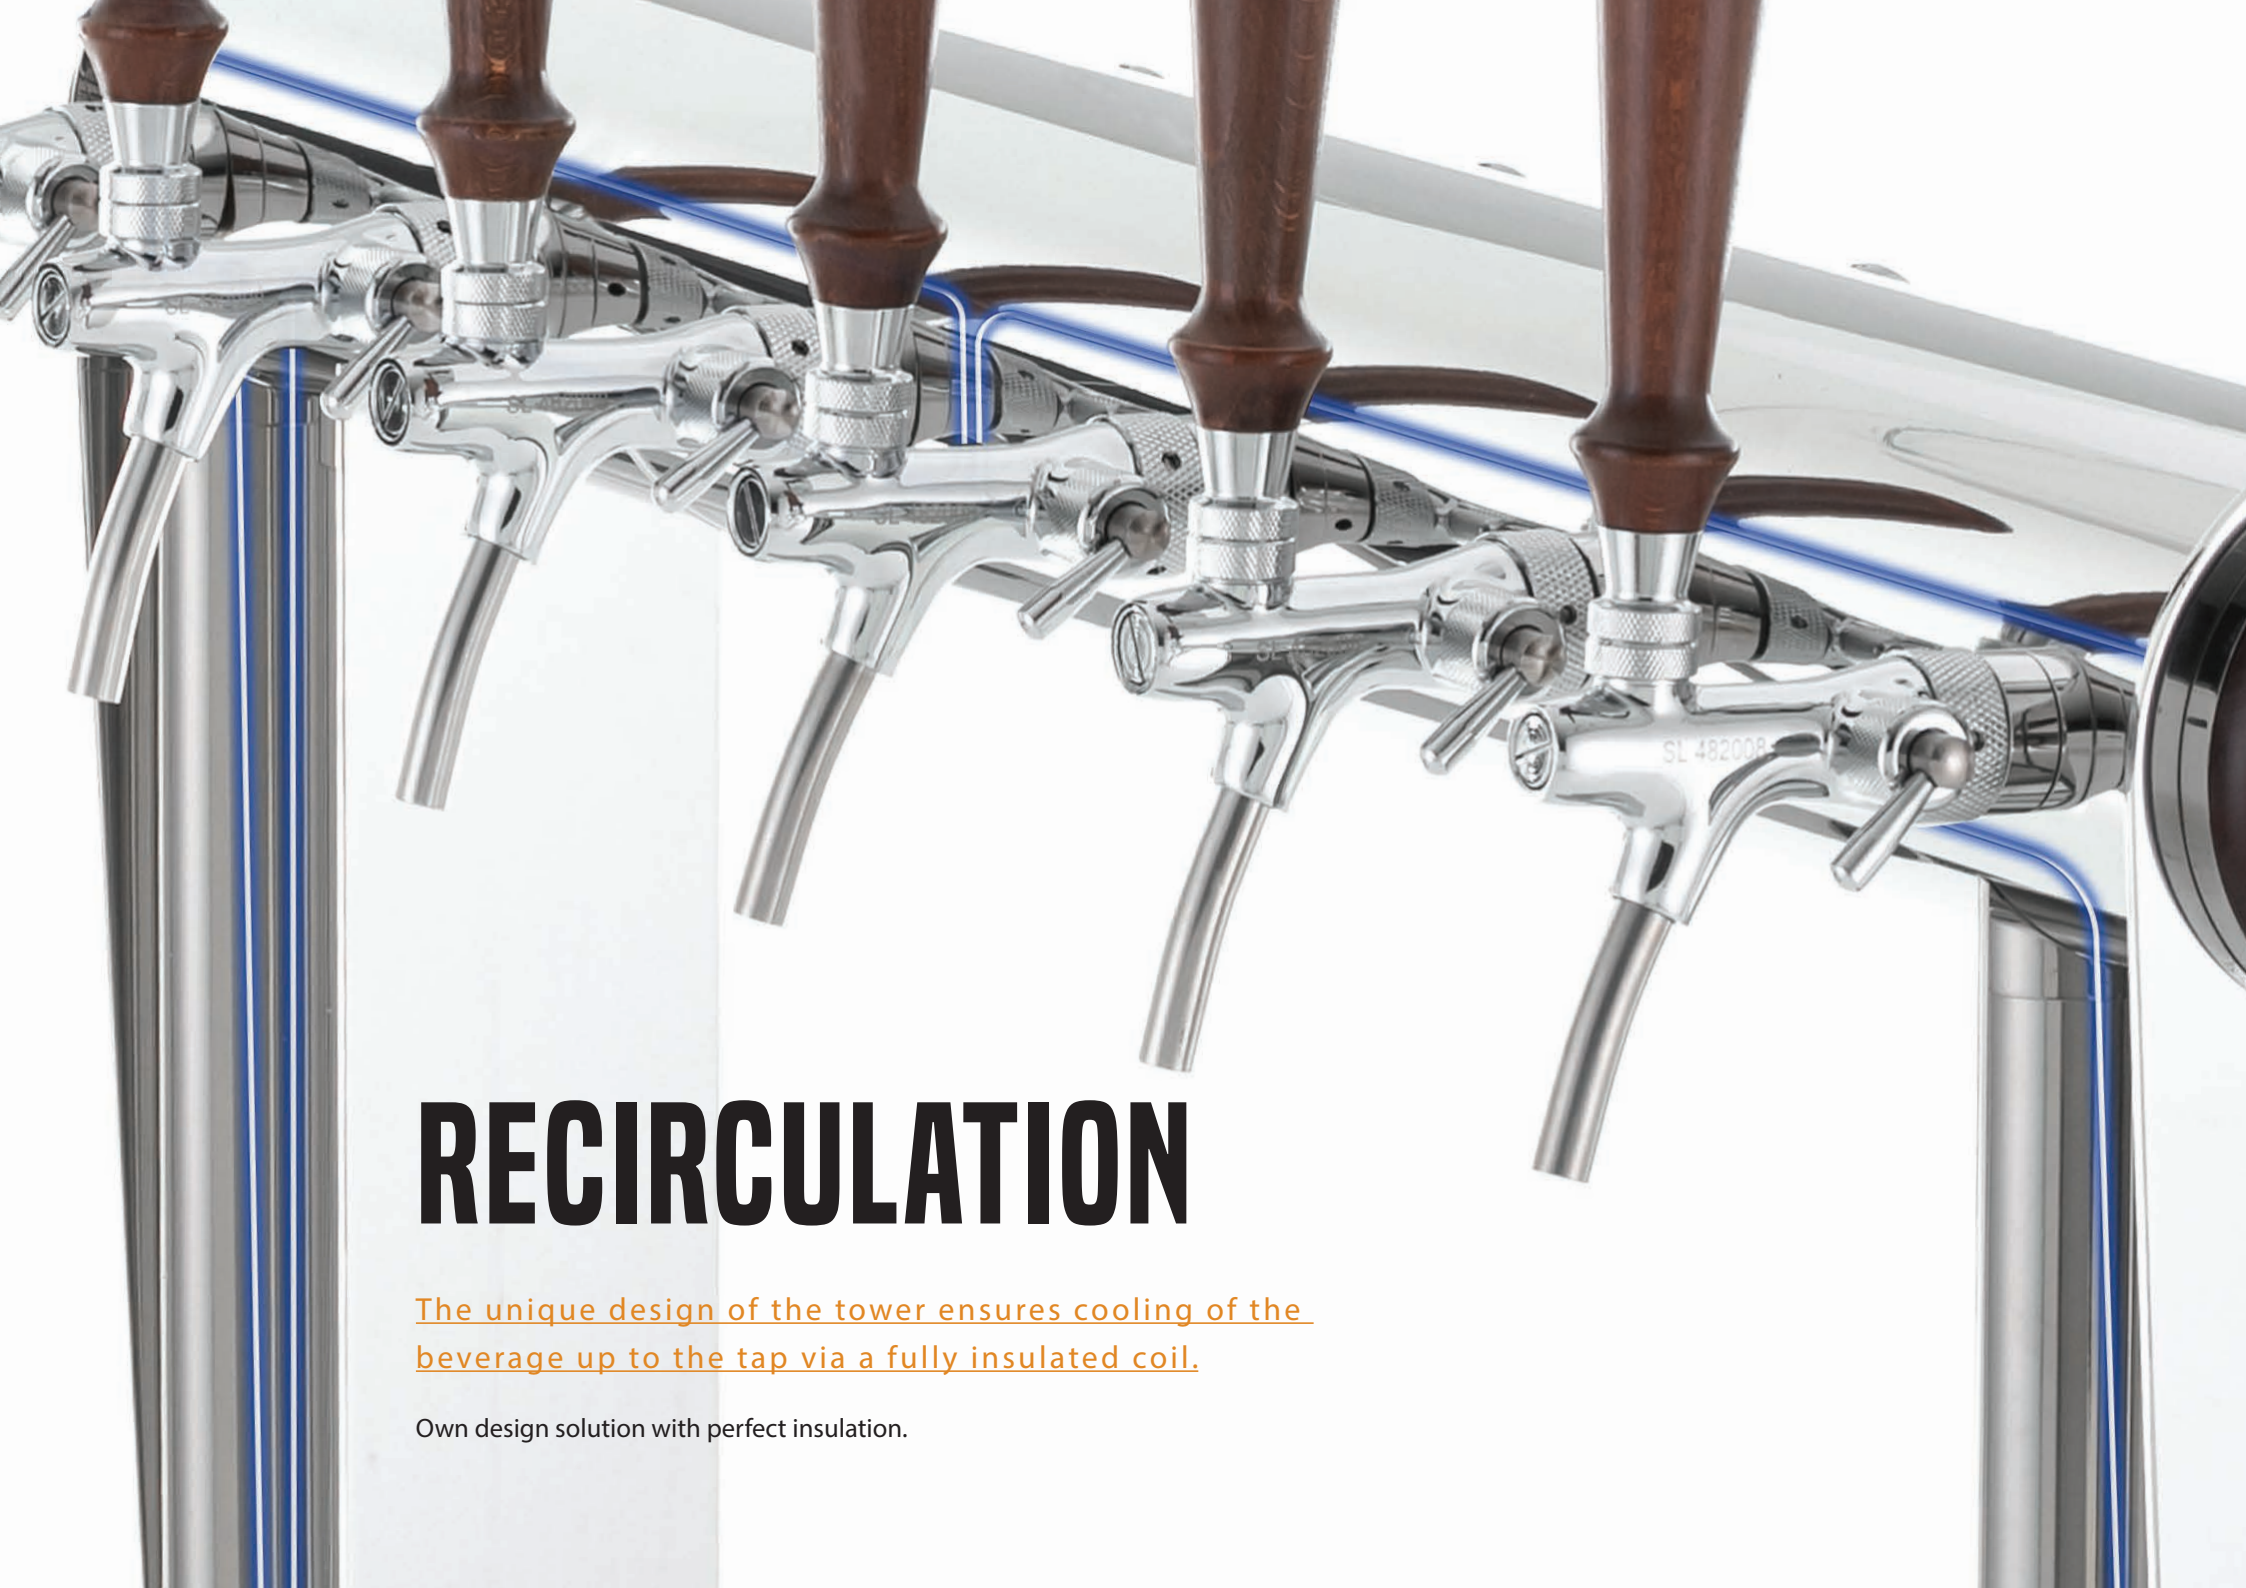

## | BENEFITS AND USEFUL FEATURES

**RECIRCULATION** - The unique design of the tower ensures cooling of the beverage up to the tap via a fully insulated coil.

**DESIGN** - Massive, all-stainless steel construction without welds meets the strictest requirements for design purity. The surface treatment is possible in polished stainless steel or with sandblasting.

**BEVERAGE LINES** - The construction of the tower offers a basic diameter of 8 mm for beverage management in a stainless steel design with the possibility of change to 10 mm.

**EASY INSTALLATION** - The model is fixed with only two nuts.

# RECIRCULATION

The unique design of the tower ensures cooling of the beverage up to the tap via a fully insulated coil.

Own design solution with perfect insulation.