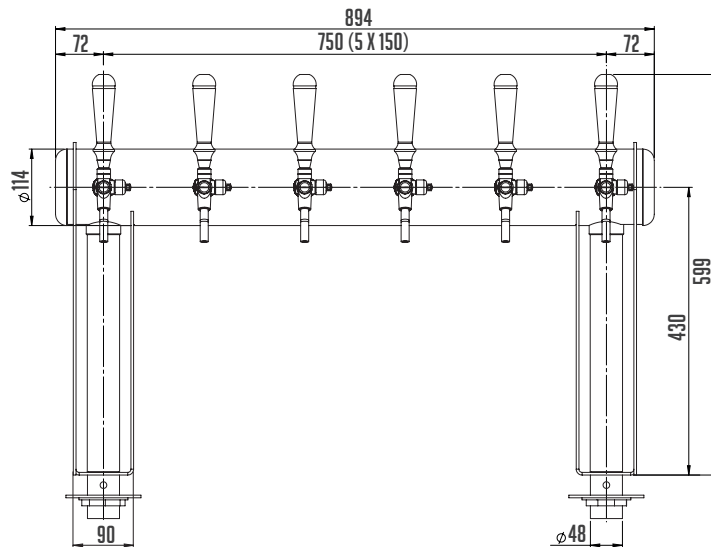

**BEVERAGE LINES** - The construction of the tower offers a basic diameter of 8 mm for beverage management in a stainless steel design with the possibility of change to 10 mm.

**EASY INSTALLATION** - The model is fixed with only two nuts.

# LINDR NAKED COLD BRIDGE 6 TOWER

NUMBER OF TAPS (PCS)

6

COLOUR DESIGN (YES)

STAINLESS STEEL/ SANDBLASTED

BEVERAGE CONNECTION (MM)

8/10

# TECHNICAL PARAMETERS

PRODUCT MODEL	LINDR NAKED COLD BRIDGE 6 TOWER	LINDR NAKED COLD BRIDGE 8 TOWER
BASIC MEDALLION	YES	YES
LINDR TAP	YES	YES
MEDALLION Ø 69 MM	YES	YES
CONNECTION - INPUT ST. STEEL TUBE 8MM WITH RECIRCULATION COIL RIGHT TO THE TAP	YES	YES
NUMBER OF TAPS (PCS)	6	8
WEIGHT (KG)	18,5	20,5
COLOR DESIGN- POLISHED STAINLESS STEEL	YES	YES
<b>OPTIONAL ACCESSORIES</b>	<b>YES</b>	<b>YES</b>
ILLUMINATED MEDALLION	✓	✓
WOODEN MEDALLION	✓	✓
CHOICE OF MEDALLION Ø 82 MM	✓	✓
CHOICE OF TAP	✓	✓
CHOICE OF MEDALLION	X	X
CONNECTION - INLET 10 MM STAINLESS STEEL WITH RECIRCULATION COIL RIGHT TO THE TAP	✓	✓
<b>POSSIBLE CUSTOMIZED OPTIONS</b>	<b>YES</b>	<b>YES</b>
FISH EYE MEDALLION	✓	✓
COLOR DESIGN ACCORDING TO RAL SAMPLES	X	X
COLORED DESIGN OF SANDBLASTING	✓	✓