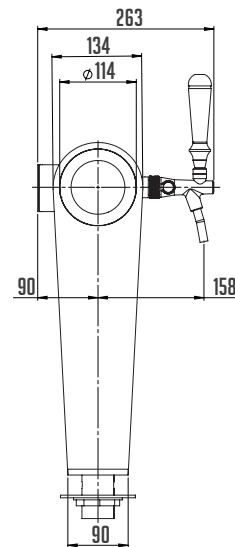

**BEVERAGE LINES** - The construction of the tower offers a basic diameter of 8 mm for beverage management in a stainless steel design with the possibility of change to 10 mm.

**EASY INSTALLATION** - The model is fixed with only two nuts.

# LINDR NAKED COLD BRIDGE 6 TOWER

NUMBER OF TAPS (PCS)

6

COLOUR DESIGN (YES)

STAINLESS STEEL/ SANDBLASTED

BEVERAGE CONNECTION (MM)

8/10

# TECHNICAL PARAMETERS

PRODUCT MODEL	LINDR NAKED COLD BRIDGE 6 TOWER	LINDR NAKED COLD BRIDGE 8 TOWER
BASIC MEDALLION	YES	YES
LINDR TAP	YES	YES
MEDALLION Ø 69 MM	YES	YES
CONNECTION - INPUT ST. STEEL TUBE 8MM WITH RECIRCULATION COIL RIGHT TO THE TAP	YES	YES
NUMBER OF TAPS (PCS)	6	8
WEIGHT (KG)	18,5	20,5
COLOR DESIGN- POLISHED STAINLESS STEEL	YES	YES
<b>OPTIONAL ACCESSORIES</b>	<b>YES</b>	<b>YES</b>
ILLUMINATED MEDALLION	✓	✓
WOODEN MEDALLION	✓	✓
CHOICE OF MEDALLION Ø 82 MM	✓	✓
CHOICE OF TAP	✓	✓
CHOICE OF MEDALLION	X	X
CONNECTION - INLET 10 MM STAINLESS STEEL WITH RECIRCULATION COIL RIGHT TO THE TAP	✓	✓
<b>POSSIBLE CUSTOMIZED OPTIONS</b>	<b>YES</b>	<b>YES</b>
FISH EYE MEDALLION	✓	✓
COLOR DESIGN ACCORDING TO RAL SAMPLES	X	X
COLORED DESIGN OF SANDBLASTING	✓	✓